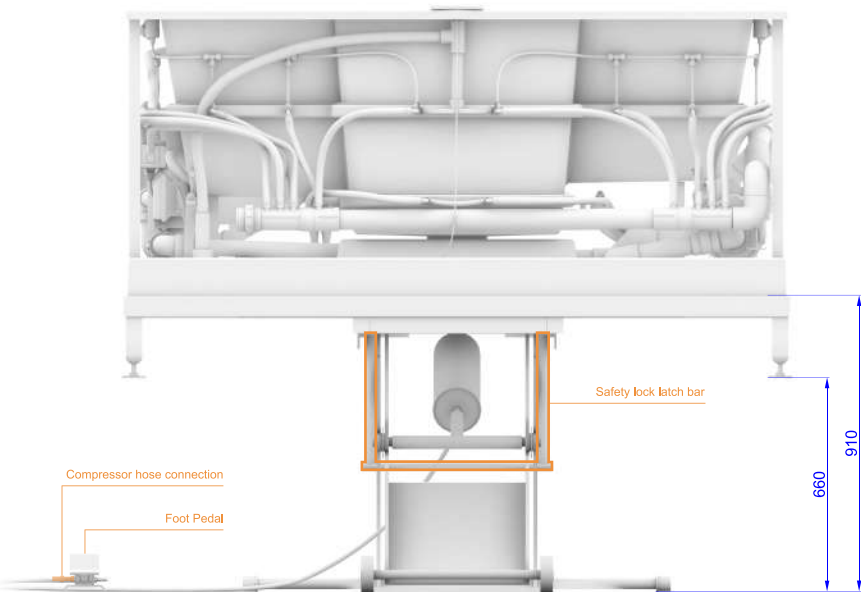

- Fill/drain water supply connection has a 3/4 female PVC fitting on the spa as standard for all fill/drain variations.
- Fill/ Drain location
- Electrical connection location
- Safety lock/ pedal

units: millimeter

DRAWN	2024-09-16	aquatica®		
...		VIBE Inground Spa		
QA				
...				
Dimensions are subject to a +/- 25 mm tolerance		SIZE	DWG NO	REV
		-		03
		SCALE		SHEET 1 OF 4

Section AA

Section BB

Section CC

Section DD

units: millimeter

DRAWN	2024-09-16	aquatica®		
...				
QA		SIZE	DWG NO	REV
...		-		02
Dimensions are subject to a +/- 25 mm tolerance		SCALE		SHEET 2 OF 4

units: millimeter

■ Safety lock/ pedal

DRAWN	2024-09-16	aquatica®		
...				
QA		TITLE		
...		VIBE Inground Pneumatic Elevator		
Dimensions are subject to a +/- 25 mm tolerance		SIZE	DWG NO	REV
		-		03
		SCALE		SHEET 3 OF 4

Safety lock cable

■ Safety lock/ pedal

Compressor hose connection

Foot Pedal

units: millimeter

DRAWN	2024-09-16	aquatica [®] VIBE Inground Pneumatic Elevator		
...				
QA		SIZE	DWG NO	REV
...		-		04
Dimensions are subject to a +/- 25 mm tolerance		SCALE	SHEET 4 OF 4	