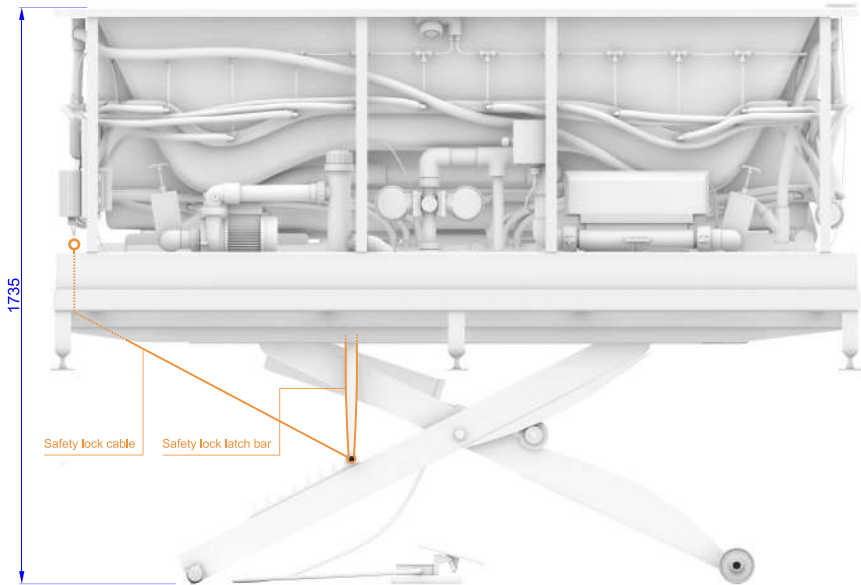

- Fill/drain water supply connection has a 3/4 female PVC fitting on the spa as standard for all fill/drain variations.
- Fill/ Drain location
- Electrical connection location
- Safety lock/ pedal

units: millimeter

DRAWN	2024-09-16	aquatica®		
...		VIBE Inground Spa		
QA				
...				
Dimensions are subject to a +/- 25 mm tolerance		SIZE	DWG NO	REV
		-		03
		SCALE		SHEET 1 OF 4

Section AA

Section BB

Section CC

Section DD

units: millimeter

DRAWN	2024-09-16	aquatica®		
...				
QA		SIZE	DWG NO	REV
...		-		02
Dimensions are subject to a +/- 25 mm tolerance		SCALE		SHEET 2 OF 4

units: millimeter

■ Safety lock/ pedal

DRAWN	2024-09-16	aquatica®		
...				
QA		TITLE		
...		VIBE Inground Pneumatic Elevator		
Dimensions are subject to a +/- 25 mm tolerance		SIZE	DWG NO	REV
		-		03
		SCALE		SHEET 3 OF 4

Safety lock cable

■ Safety lock/ pedal

Compressor hose connection

Foot Pedal

units: millimeter

DRAWN	2024-09-16	aquatica [®] VIBE Inground Pneumatic Elevator		
...				
QA		SIZE	DWG NO	REV
...		-		04
Dimensions are subject to a +/- 25 mm tolerance		SCALE	SHEET 4 OF 4	