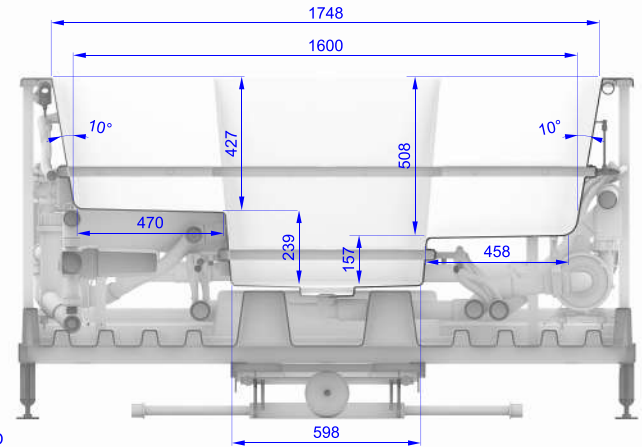

- Fill/drain water supply connection has a 3/4 female PVC fitting on the spa as standard for all fill/drain variations.
- Fill/ Drain location
- Electrical connection location
- Safety lock/ pedal

units: millimeter

DRAWN	2024-09-16	aquatica®		
...		VIBE Inground Spa		
QA				
...				
Dimensions are subject to a +/- 25 mm tolerance		SIZE	DWG NO	REV
		-		03
		SCALE		SHEET 1 OF 4

Section AA

Section BB

Section CC

Section DD

units: millimeter

DRAWN	2024-09-16	aquatica®		
...				
QA		SIZE	DWG NO	REV
...		-		02
Dimensions are subject to a +/- 25 mm tolerance		SCALE		SHEET 2 OF 4

units: millimeter

■ Safety lock/ pedal

DRAWN	2024-09-16	aquatica®		
...				
QA		TITLE		
...		VIBE Inground Pneumatic Elevator		
Dimensions are subject to a +/- 25 mm tolerance		SIZE	DWG NO	REV
		-		03
		SCALE		SHEET 3 OF 4

Safety lock cable

■ Safety lock/ pedal

Compressor hose connection

Foot Pedal

units: millimeter

DRAWN	2024-09-16	aquatica [®] VIBE Inground Pneumatic Elevator		
...				
QA		SIZE	DWG NO	REV
...		-		04
Dimensions are subject to a +/- 25 mm tolerance		SCALE	SHEET 4 OF 4	