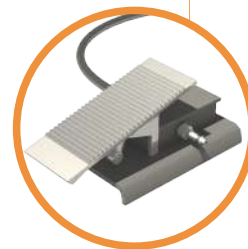

- Fill/drain water supply connection has a 3/4 female PVC fitting on the spa as standard for all fill/drain variations.
- Fill/ Drain location
- Electrical connection location
- Safety lock/ pedal

units: millimeter

units: millimeter

DRAWN	2024-09-16	aquatica®		
...				
QA		SIZE	DWG NO	REV
...		-		02
Dimensions are subject to a +/- 25 mm tolerance		SCALE		SHEET 2 OF 4

units: millimeter

■ Safety lock/ pedal

DRAWN	2024-09-16	aquatica®		
...				
QA		TITLE		
...		VIBE Inground Pneumatic Elevator		
Dimensions are subject to a +/- 25 mm tolerance		SIZE	DWG NO	REV
		-		03
		SCALE		SHEET 3 OF 4

Safety lock cable

■ Safety lock/ pedal

Compressor hose connection

Foot Pedal

units: millimeter

DRAWN	2024-09-16	aquatica [®] VIBE Inground Pneumatic Elevator		
...				
QA		SIZE	DWG NO	REV
...		-		04
Dimensions are subject to a +/- 25 mm tolerance		SCALE	SHEET 4 OF 4	