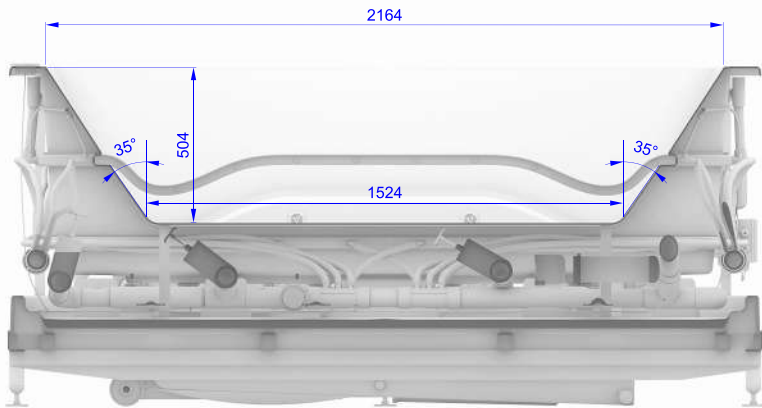

- Fill/drain water supply connection has a 3/4 female PVC fitting on the spa as standard for all fill/drain variations.
- Fill/ Drain location
- Electrical connection location
- Safety lock/ pedal

units: millimeter

DRAWN	2024-09-16	aquatica®		
...		VIBE Inground Spa		
QA				
...				
Dimensions are subject to a +/- 25 mm tolerance		SIZE	DWG NO	REV
		-		03
		SCALE		SHEET 1 OF 4

Section AA

Section BB

Section CC

Section DD

units: millimeter

DRAWN	2024-09-16	aquatica®		
...				
QA		SIZE	DWG NO	REV
...		-		02
Dimensions are subject to a +/- 25 mm tolerance		SCALE		SHEET 2 OF 4

units: millimeter

■ Safety lock/ pedal

DRAWN	2024-09-16	aquatica®		
...				
QA		TITLE		
...		VIBE Inground Pneumatic Elevator		
Dimensions are subject to a +/- 25 mm tolerance		SIZE	DWG NO	REV
		-		03
		SCALE		SHEET 3 OF 4

Safety lock cable

■ Safety lock/ pedal

Compressor hose connection

Foot Pedal

units: millimeter

DRAWN	2024-09-16	aquatica [®] VIBE Inground Pneumatic Elevator		
...				
QA		SIZE	DWG NO	REV
...		-		04
Dimensions are subject to a +/- 25 mm tolerance		SCALE	SHEET 4 OF 4	