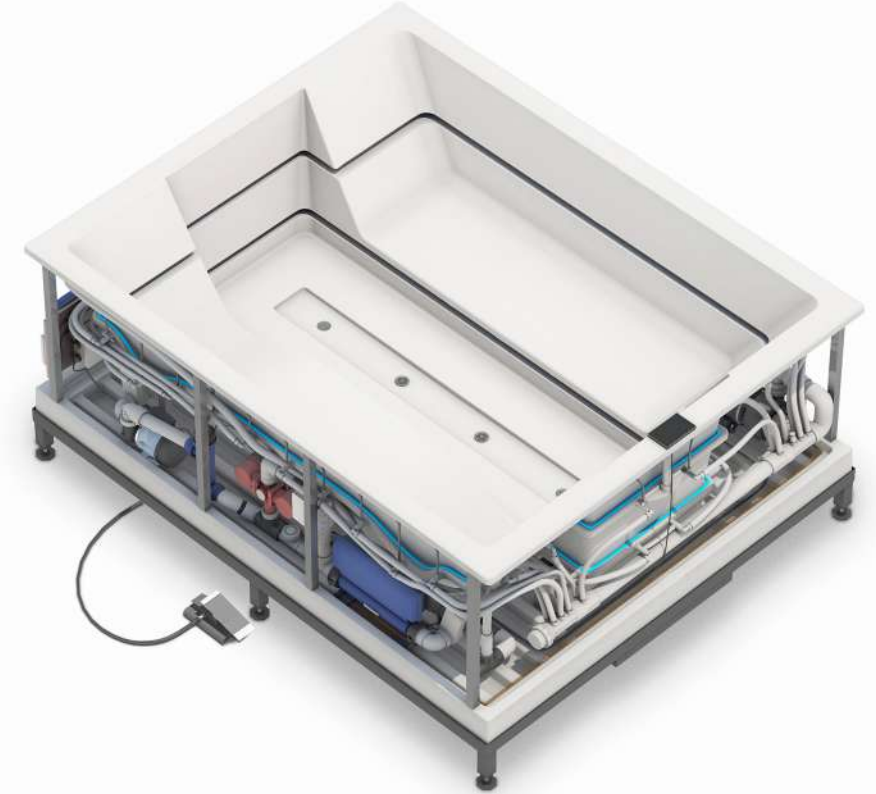

- Fill/drain water supply connection has a 3/4 female PVC fitting on the spa as standard for all fill/drain variations.
- Fill/ Drain location
- Electrical connection location
- Safety lock/ pedal

units: millimeter

DRAWN	2024-09-16	aquatica®		
...		VIBE Inground Spa		
QA				
...				
Dimensions are subject to a +/- 25 mm tolerance		SIZE	DWG NO	REV
		-		03
		SCALE		SHEET 1 OF 4

Section AA

Section BB

Section CC

Section DD

units: millimeter

DRAWN	2024-09-16	aquatica®		
...				
QA		SIZE	DWG NO	REV
...		-		02
Dimensions are subject to a +/- 25 mm tolerance		SCALE		SHEET 2 OF 4

units: millimeter

■ Safety lock/ pedal

DRAWN	2024-09-16	aquatica®		
...				
QA		TITLE		
...		VIBE Inground Pneumatic Elevator		
Dimensions are subject to a +/- 25 mm tolerance		SIZE	DWG NO	REV
		-		03
		SCALE		SHEET 3 OF 4

Safety lock cable

■ Safety lock/ pedal

Compressor hose connection

Foot Pedal

units: millimeter

DRAWN	2024-09-16	aquatica [®] VIBE Inground Pneumatic Elevator		
...				
QA		SIZE	DWG NO	REV
...		-		04
Dimensions are subject to a +/- 25 mm tolerance		SCALE	SHEET 4 OF 4	