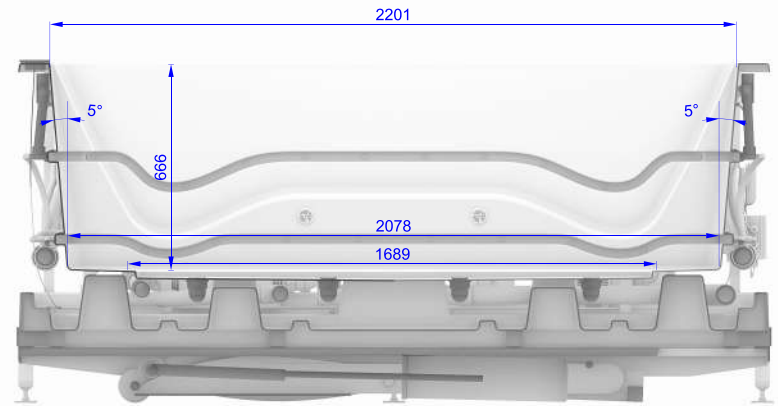

- Fill/drain water supply connection has a 3/4 female PVC fitting on the spa as standard for all fill/drain variations.
- Fill/ Drain location
- Electrical connection location
- Safety lock/ pedal

units: millimeter

DRAWN	2024-09-16	aquatica®		
...		VIBE Inground Spa		
QA				
...				
Dimensions are subject to a +/- 25 mm tolerance		SIZE	DWG NO	REV
		-		03
		SCALE		SHEET 1 OF 4

Section AA

Section BB

Section CC

Section DD

units: millimeter

DRAWN	2024-09-16	aquatica®		
...				
QA		SIZE	DWG NO	REV
...		-		02
Dimensions are subject to a +/- 25 mm tolerance		SCALE		SHEET 2 OF 4

units: millimeter

■ Safety lock/ pedal

DRAWN	2024-09-16	aquatica®		
...				
QA		TITLE		
...		VIBE Inground Pneumatic Elevator		
Dimensions are subject to a +/- 25 mm tolerance		SIZE	DWG NO	REV
		-		03
		SCALE		SHEET 3 OF 4

Safety lock cable

■ Safety lock/ pedal

Compressor hose connection

Foot Pedal

units: millimeter

DRAWN	2024-09-16	aquatica [®] VIBE Inground Pneumatic Elevator		
...				
QA		SIZE	DWG NO	REV
...		-		04
Dimensions are subject to a +/- 25 mm tolerance		SCALE	SHEET 4 OF 4	