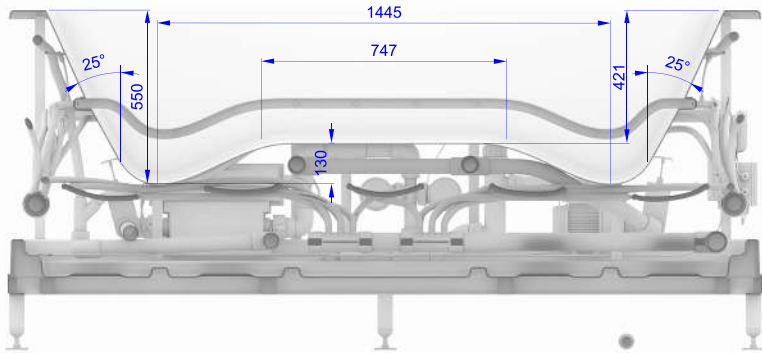

- Fill/drain water supply connection has a 3/4 female PVC fitting on the spa as standard for all fill/drain variations.
- Fill/ Drain location
- Electrical connection location
- Safety lock/ pedal

units: millimeter

DRAWN	2024-09-16	aquatica®		
...		VIBE Inground Spa		
QA				
...				
Dimensions are subject to a +/- 25 mm tolerance		SIZE	DWG NO	REV
		-		03
		SCALE		SHEET 1 OF 4

Section AA

Section BB

Section CC

Section DD

units: millimeter

DRAWN	2024-09-16	aquatica®		
...				
QA		SIZE	DWG NO	REV
...		-		02
Dimensions are subject to a +/- 25 mm tolerance		SCALE		SHEET 2 OF 4

units: millimeter

■ Safety lock/ pedal

DRAWN	2024-09-16	aquatica®		
...				
QA		TITLE		
...		VIBE Inground Pneumatic Elevator		
Dimensions are subject to a +/- 25 mm tolerance		SIZE	DWG NO	REV
		-		03
		SCALE		SHEET 3 OF 4

Safety lock cable

■ Safety lock/ pedal

Compressor hose connection

Foot Pedal

units: millimeter

DRAWN	2024-09-16	aquatica [®] VIBE Inground Pneumatic Elevator		
...				
QA		SIZE	DWG NO	REV
...		-		04
Dimensions are subject to a +/- 25 mm tolerance		SCALE	SHEET 4 OF 4	