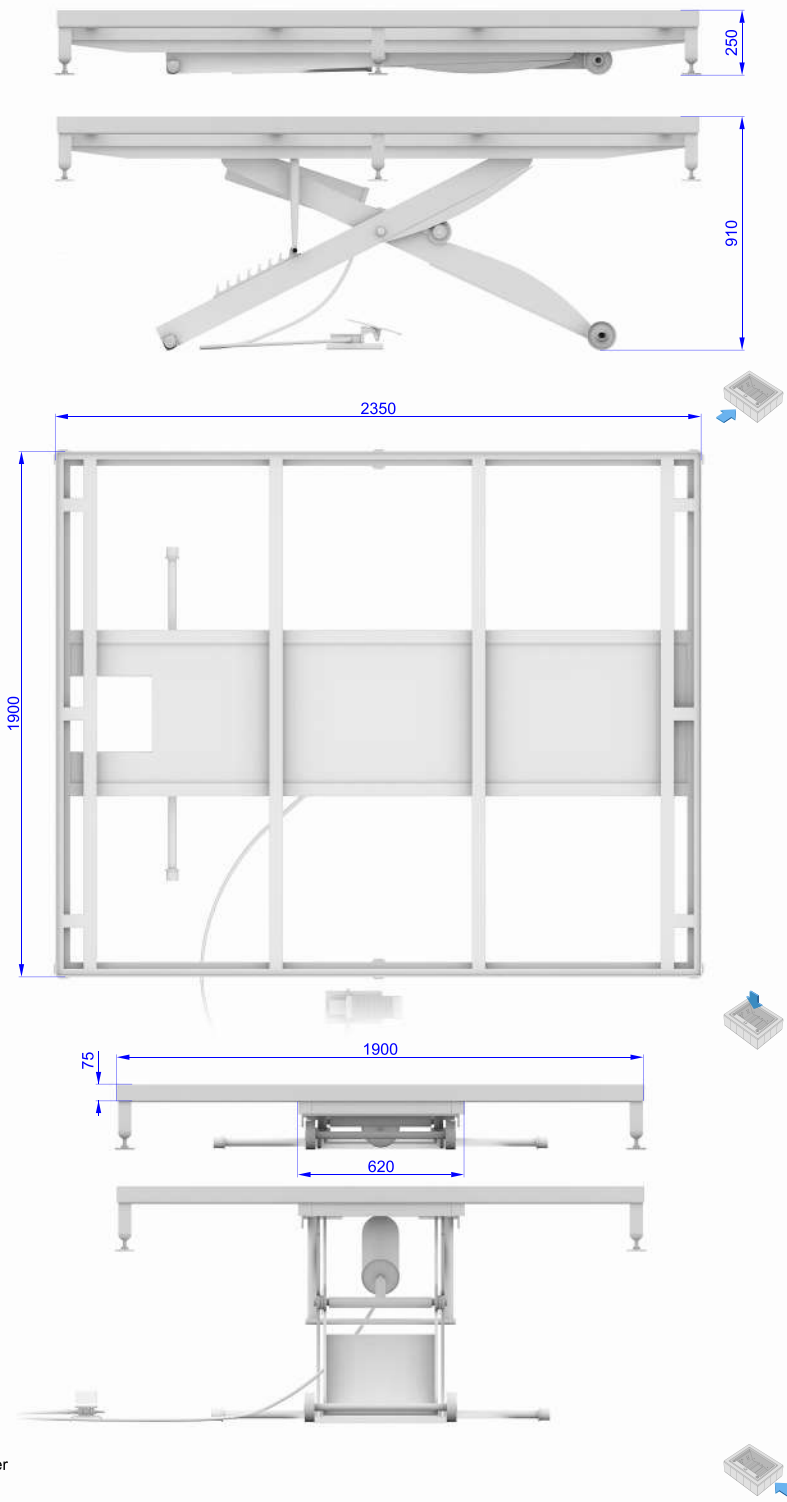

- Fill/drain water supply connection has a 3/4 female PVC fitting on the spa as standard for all fill/drain variations.
- Fill/ Drain location
- Electrical connection location
- Safety lock/ pedal

units: millimeter

DRAWN	2024-09-16	aquatica®		
...		VIBE Inground Spa		
QA				
...				
Dimensions are subject to a +/- 25 mm tolerance		SIZE	DWG NO	REV
		-		03
		SCALE		SHEET 1 OF 4

Section AA

Section BB

Section CC

Section DD

units: millimeter

DRAWN	2024-09-16	aquatica®		
...				
QA		SIZE	DWG NO	REV
...		-		02
Dimensions are subject to a +/- 25 mm tolerance		SCALE		SHEET 2 OF 4

units: millimeter

■ Safety lock/ pedal

DRAWN	2024-09-16	aquatica®		
...				
QA		TITLE		
...		VIBE Inground Pneumatic Elevator		
Dimensions are subject to a +/- 25 mm tolerance		SIZE	DWG NO	REV
		-		03
		SCALE		SHEET 3 OF 4

Safety lock cable

■ Safety lock/ pedal

Compressor hose connection

Foot Pedal

units: millimeter

DRAWN	2024-09-16	aquatica [®] VIBE Inground Pneumatic Elevator		
...				
QA		SIZE	DWG NO	REV
...		-		04
Dimensions are subject to a +/- 25 mm tolerance		SCALE	SHEET 4 OF 4	