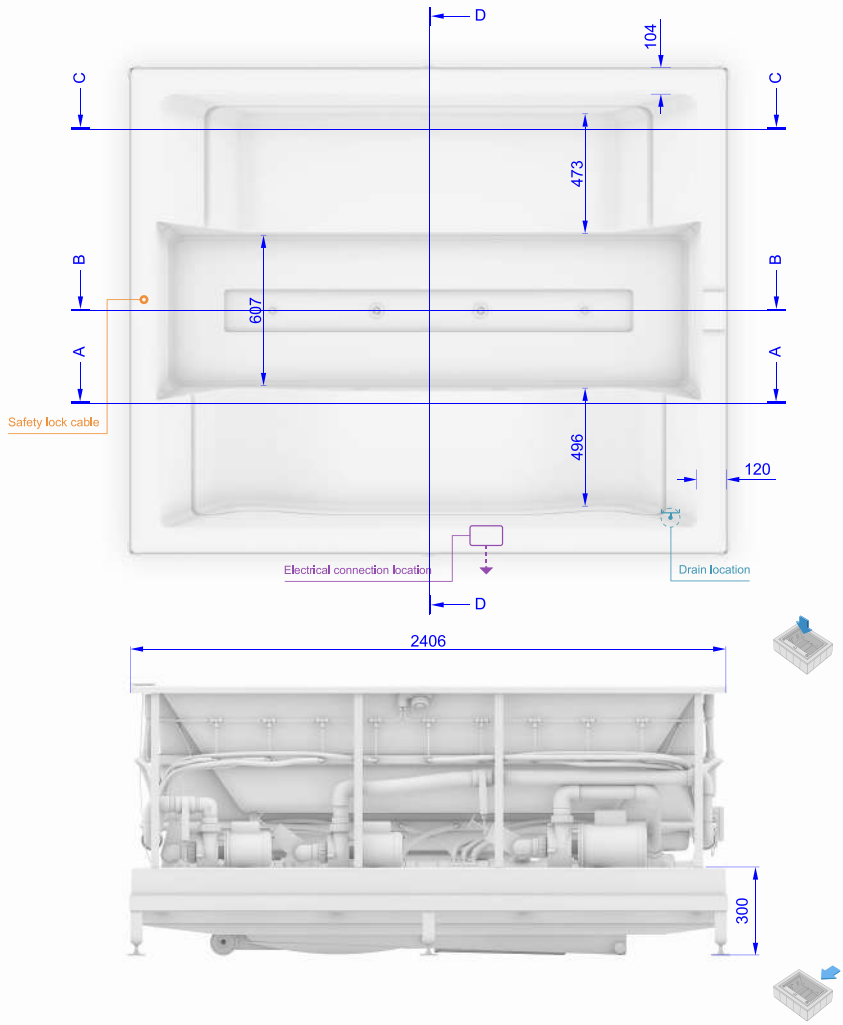

- Fill/drain water supply connection has a 3/4 female PVC fitting on the spa as standard for all fill/drain variations.
- Fill/ Drain location
- Electrical connection location
- Safety lock/ pedal

units: millimeter

DRAWN	2024-09-16	aquatica®		
...		VIBE Inground Spa		
QA				
...				
Dimensions are subject to a +/- 25 mm tolerance		SIZE	DWG NO	REV
		-		03
		SCALE		SHEET 1 OF 4

Section AA

Section BB

Section CC

Section DD

units: millimeter

DRAWN	2024-09-16	aquatica®		
...				
QA		SIZE	DWG NO	REV
...		-		02
Dimensions are subject to a +/- 25 mm tolerance		SCALE		SHEET 2 OF 4

units: millimeter

■ Safety lock/ pedal

DRAWN	2024-09-16	aquatica®		
...				
QA		TITLE		
...		VIBE Inground Pneumatic Elevator		
Dimensions are subject to a +/- 25 mm tolerance		SIZE	DWG NO	REV
		-		03
		SCALE		SHEET 3 OF 4

Safety lock cable

■ Safety lock/ pedal

Compressor hose connection

Foot Pedal

units: millimeter

DRAWN	2024-09-16	aquatica [®] VIBE Inground Pneumatic Elevator		
...				
QA		SIZE	DWG NO	REV
...		-		04
Dimensions are subject to a +/- 25 mm tolerance		SCALE	SHEET 4 OF 4	